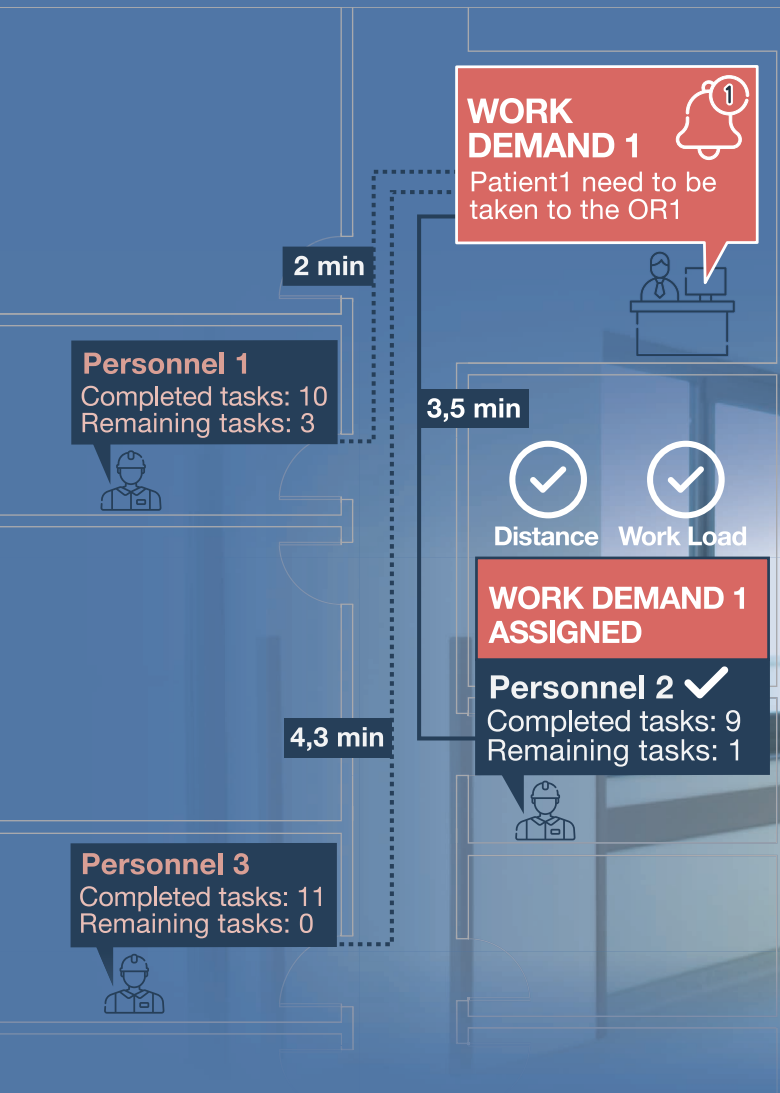

Facility

Key Benefits

Increase task completion ratio
Increase staff utilization

Prevent product waste

Location Aware
Work-Demand
Management

Environmental
Monitoring

LOCATION-AWARE WORK DEMAND MANAGEMENT

Beyond task assignment.

Eliminate manual labor in the task assignment process. Automatically assign each task to the appropriate staff in the most accurate and fastest way. Ensure increased productivity and efficiency in meeting your business goals.

Assign tasks to the most appropriate personnel based on their real-time location and workload information.

Stop planning in spreadsheets. Assign tasks in less than 10 seconds.

Decrease the patient wait-time and footprints of porters across the hospital.

Prevent the disproportionate distribution of work. Boost staff satisfaction and loyalty.

ENVIRONMENTAL MONITORING

Eyes-free monitoring.

Ensure that your food and medicine are kept at the specified temperature and humidity levels 24/7 to avoid health risks and prevent product loss. Intervene before any harm or loss occurs.