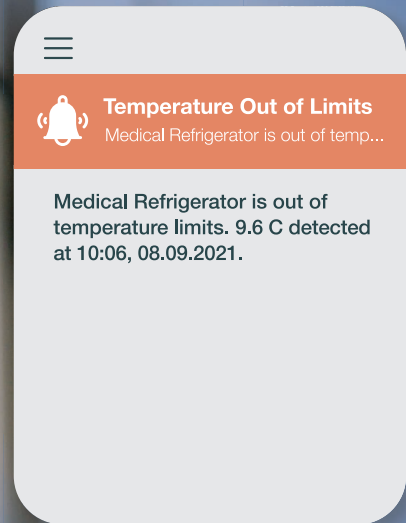

Assign tasks to the most appropriate personnel based on their real-time location and workload information.

Stop planning in spreadsheets. Assign tasks in less than 10 seconds.

Decrease the patient wait-time and footprints of porters across the hospital.

Prevent the disproportionate distribution of work. Boost staff satisfaction and loyalty.

ENVIRONMENTAL MONITORING

Eyes-free monitoring.

Ensure that your food and medicine are kept at the specified temperature and humidity levels 24/7 to avoid health risks and prevent product loss. Intervene before any harm or loss occurs.

Continuously monitor temperature and humidity levels remotely.

Receive real-time alerts when the temperature/humidity of critical areas go out of the pre-designated range.

Remain compliant with the regulatory safety requirements.